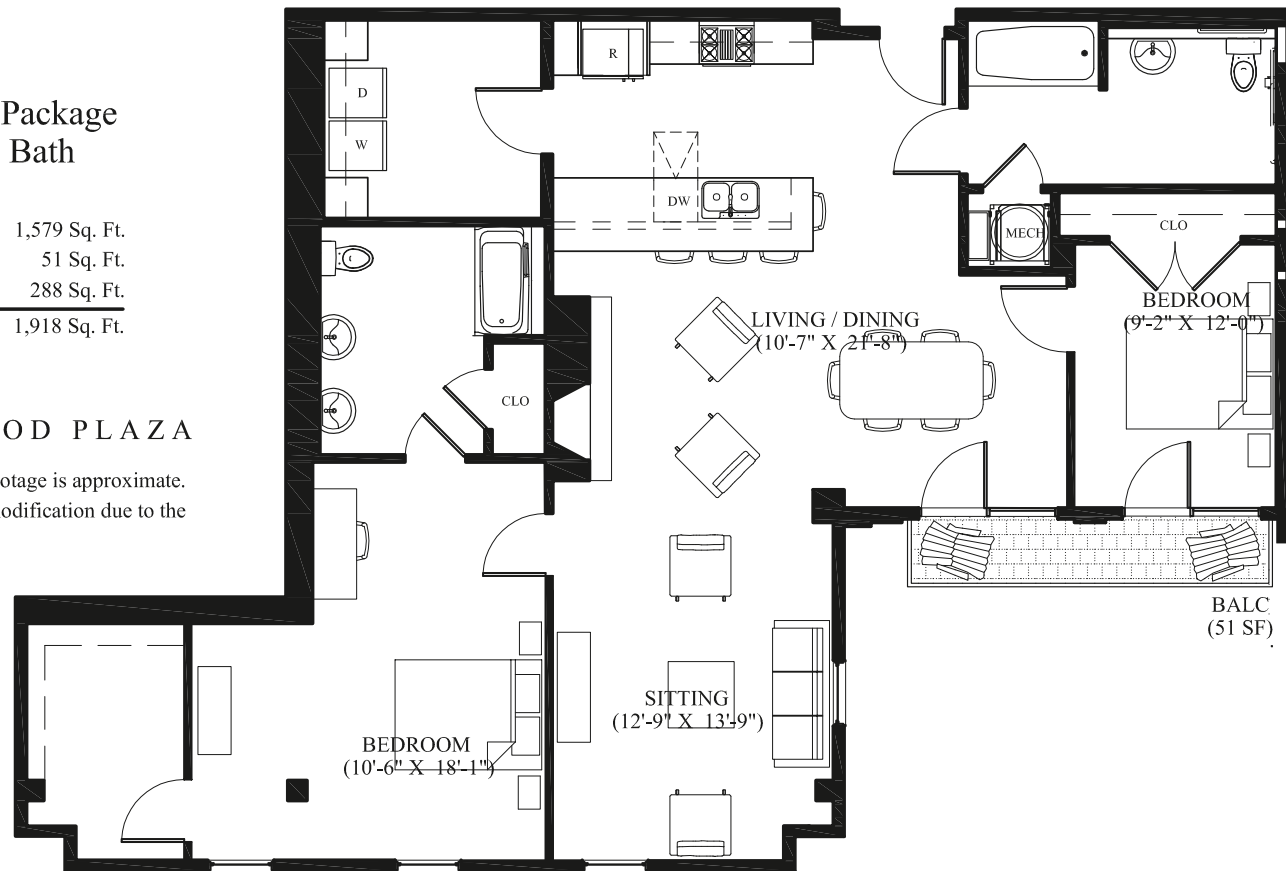

UNIT 708

NORTH 

Metropolitan Package 2 Bedroom, 2 Bath

Unit Sq. Ft.	1,579 Sq. Ft.
Balcony Sq. Ft.	51 Sq. Ft.
Common Sq. Ft.	288 Sq. Ft.
Total Sq. Ft.	1,918 Sq. Ft.

UNDERWOOD PLAZA

Notes: Unit square footage is approximate.
Unit plan subject to modification due to the construction process.

NORTH 