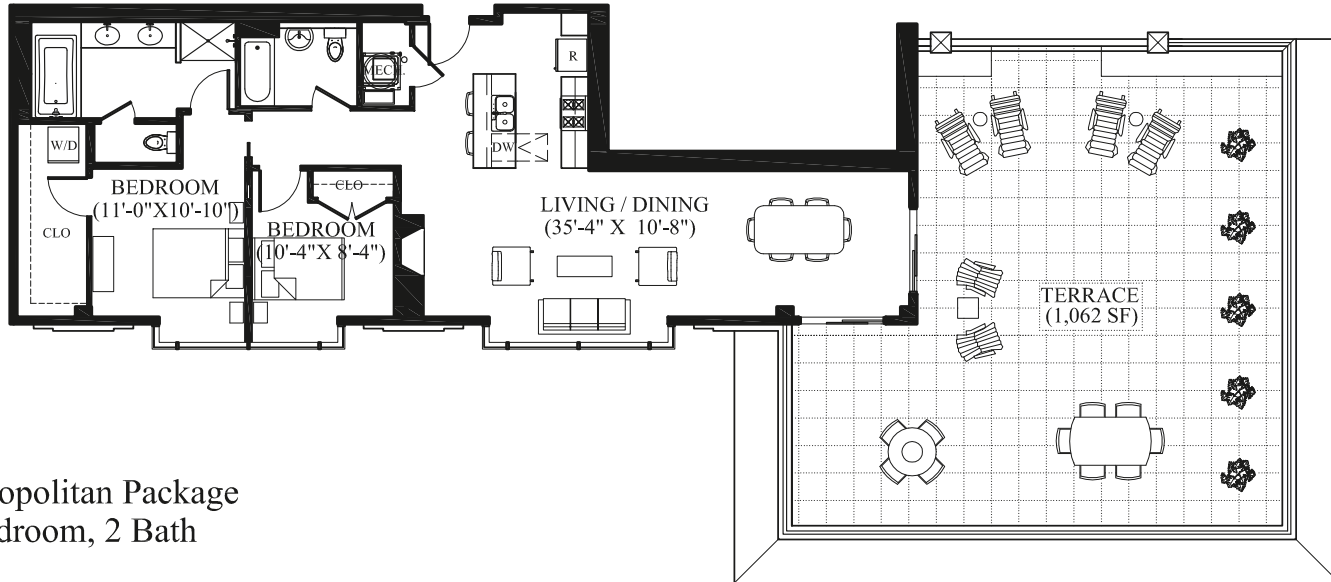

UNIT 802

Metropolitan Package 2 Bedroom, 2 Bath

Unit Sq. Ft.	1,285 Sq. Ft.
Balcony Sq. Ft.	1,062 Sq. Ft.
Common Sq. Ft.	351 Sq. Ft.
Total Sq. Ft.	2,698 Sq. Ft.

UNDERWOOD PLAZA

Notes: Unit square footage is approximate.
Unit plan subject to modification due to the construction process.