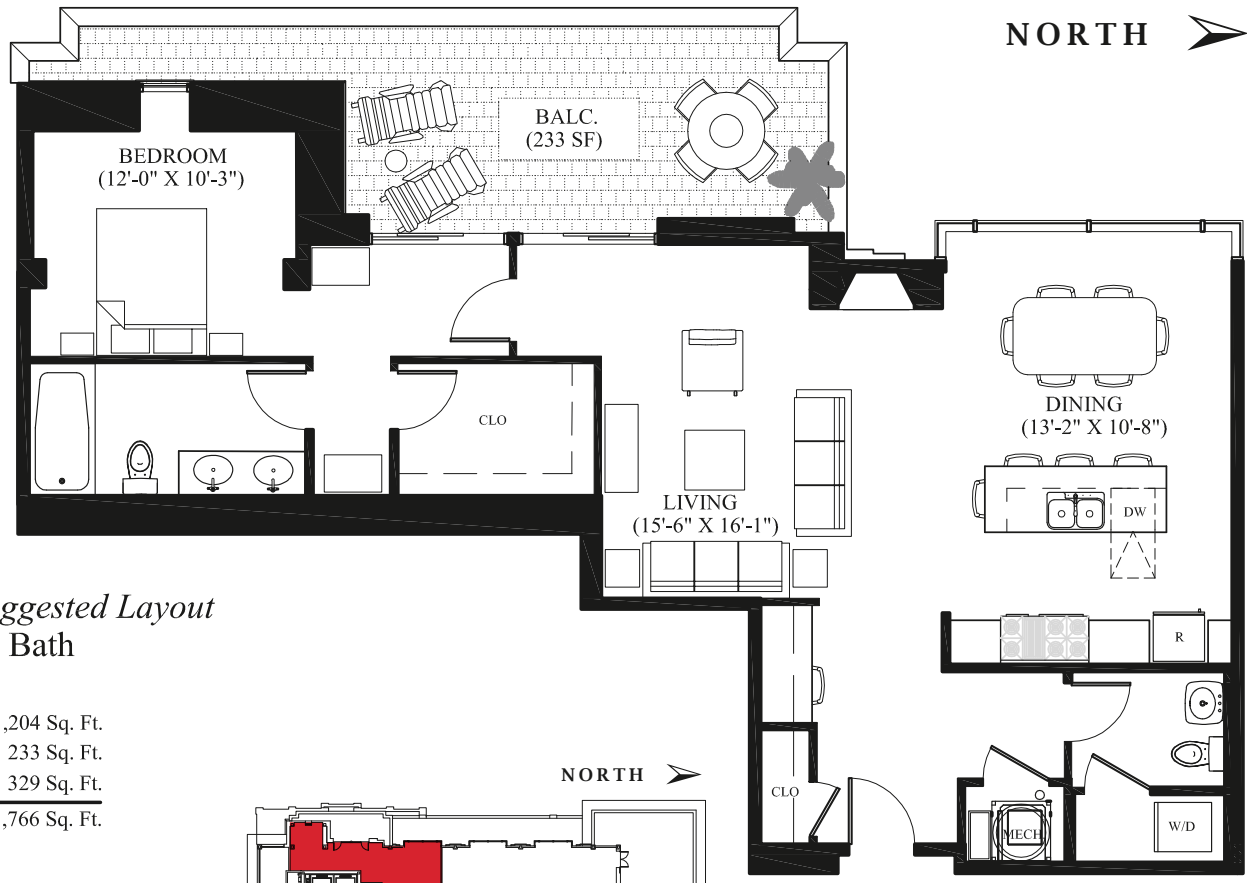

UNIT 803-A

Black Box : Suggested Layout
 1 Bedroom, 1.5 Bath

| | |
|----------------------|----------------------|
| Unit Sq. Ft. | 1,204 Sq. Ft. |
| Balcony Sq. Ft. | 233 Sq. Ft. |
| Common Sq. Ft. | 329 Sq. Ft. |
| Total Sq. Ft. | 1,766 Sq. Ft. |

UNDERWOOD PLAZA

Notes: Unit square footage is approximate.
 Unit plan subject to modification due to the construction process.

UNIT 803-B

Black Box : Suggested Layout
 1 Bedroom, 1.5 Bath

| | |
|----------------------|----------------------|
| Unit Sq. Ft. | 1,204 Sq. Ft. |
| Balcony Sq. Ft. | 233 Sq. Ft. |
| Common Sq. Ft. | 329 Sq. Ft. |
| Total Sq. Ft. | 1,766 Sq. Ft. |

UNDERWOOD PLAZA

Notes: Unit square footage is approximate.
 Unit plan subject to modification due to the construction process.