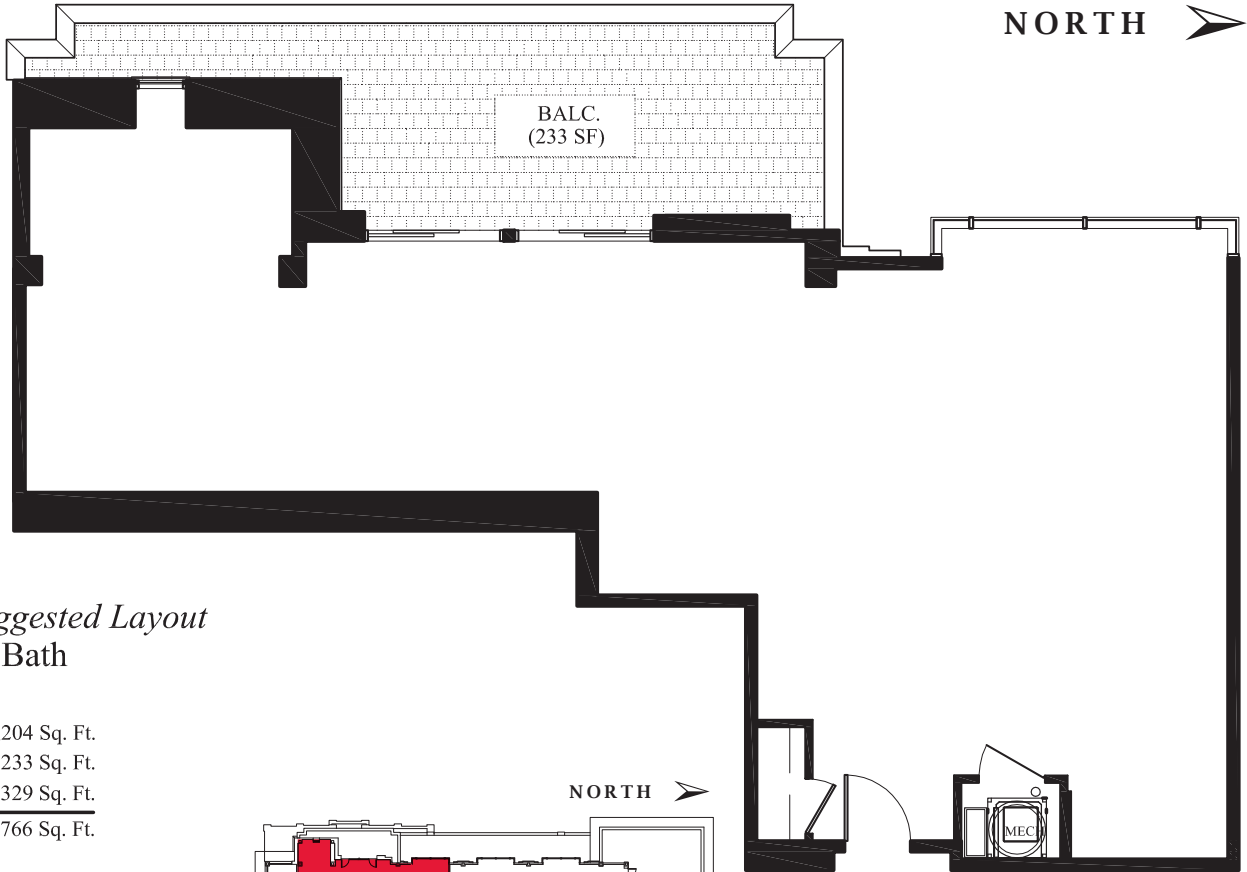

UNIT 803-A

Black Box : Suggested Layout
 1 Bedroom, 1.5 Bath

| | |
|----------------------|----------------------|
| Unit Sq. Ft. | 1,204 Sq. Ft. |
| Balcony Sq. Ft. | 233 Sq. Ft. |
| Common Sq. Ft. | 329 Sq. Ft. |
| Total Sq. Ft. | 1,766 Sq. Ft. |

UNDERWOOD PLAZA

Notes: Unit square footage is approximate.
 Unit plan subject to modification due to the construction process.

UNIT 803-B

Black Box : Suggested Layout
 1 Bedroom, 1.5 Bath

| | |
|----------------------|----------------------|
| Unit Sq. Ft. | 1,204 Sq. Ft. |
| Balcony Sq. Ft. | 233 Sq. Ft. |
| Common Sq. Ft. | 329 Sq. Ft. |
| Total Sq. Ft. | 1,766 Sq. Ft. |

UNDERWOOD PLAZA

Notes: Unit square footage is approximate.
 Unit plan subject to modification due to the construction process.