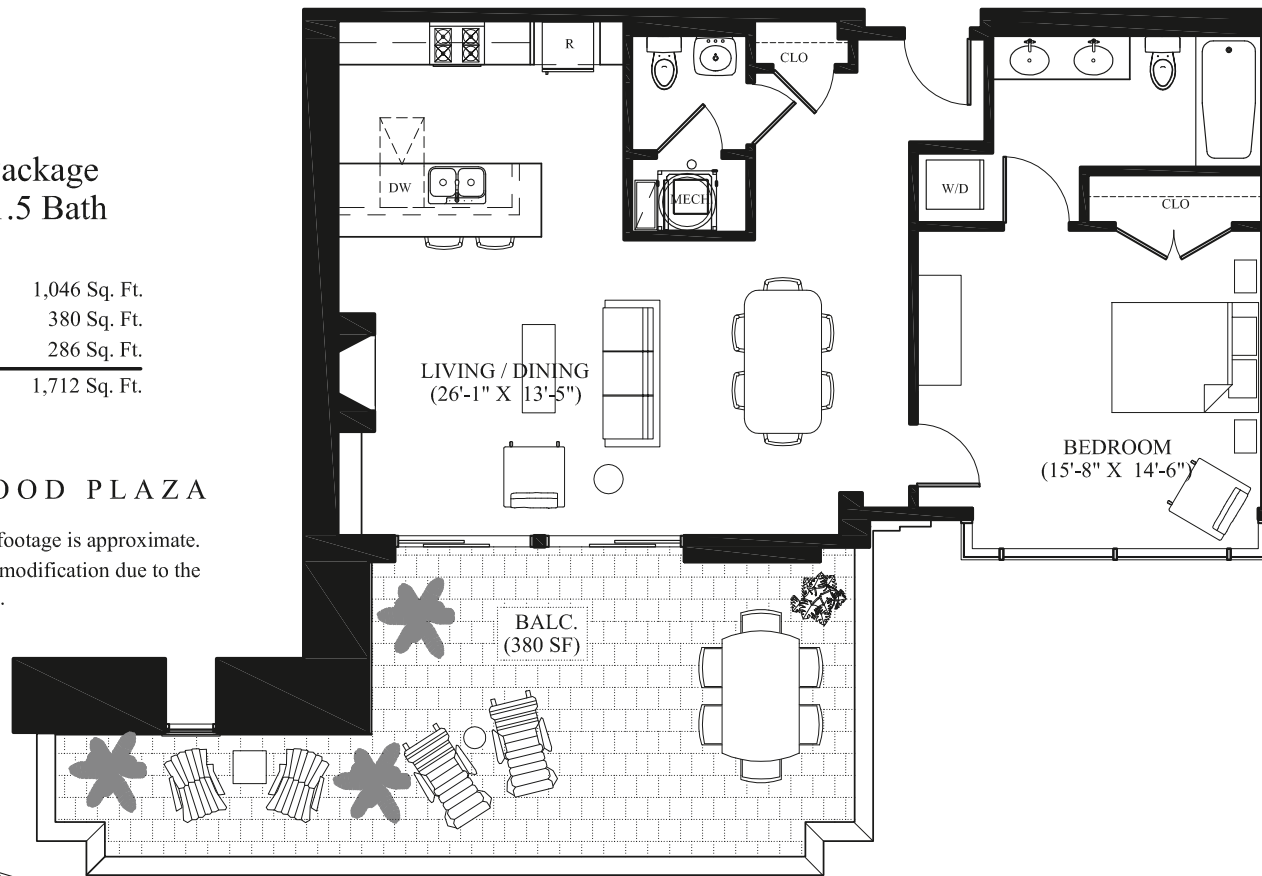

UNIT 804

NORTH 

Traditional Package
1 Bedroom, 1.5 Bath

Unit Sq. Ft.	1,046 Sq. Ft.
Balcony Sq. Ft.	380 Sq. Ft.
Common Sq. Ft.	286 Sq. Ft.
Total Sq. Ft.	1,712 Sq. Ft.

UNDERWOOD PLAZA

Notes: Unit square footage is approximate.
Unit plan subject to modification due to the construction process.

NORTH 