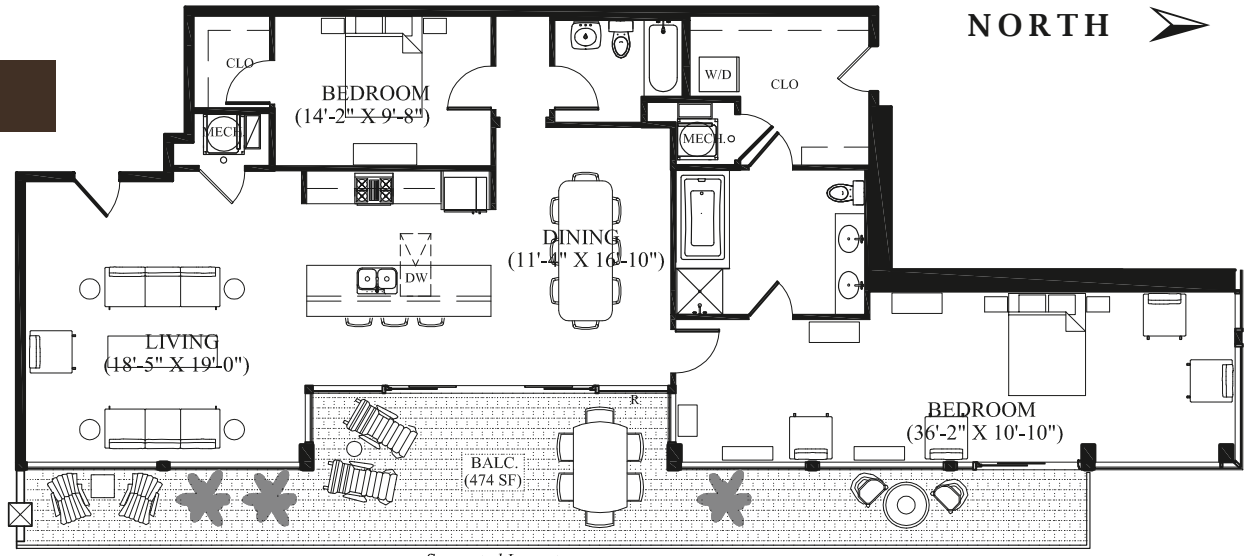

UNIT 902

Black Box

Unit Sq. Ft.	1,745 Sq. Ft.
Balcony Sq. Ft.	474 Sq. Ft.
Common Sq. Ft.	458 Sq. Ft.
Total Sq. Ft.	2,677 Sq. Ft.

Suggested Layout
2 Bedrooms, 2 Bath

UNDERWOOD PLAZA

Notes: Unit square footage is approximate.
Unit plan subject to modification due to the construction process.